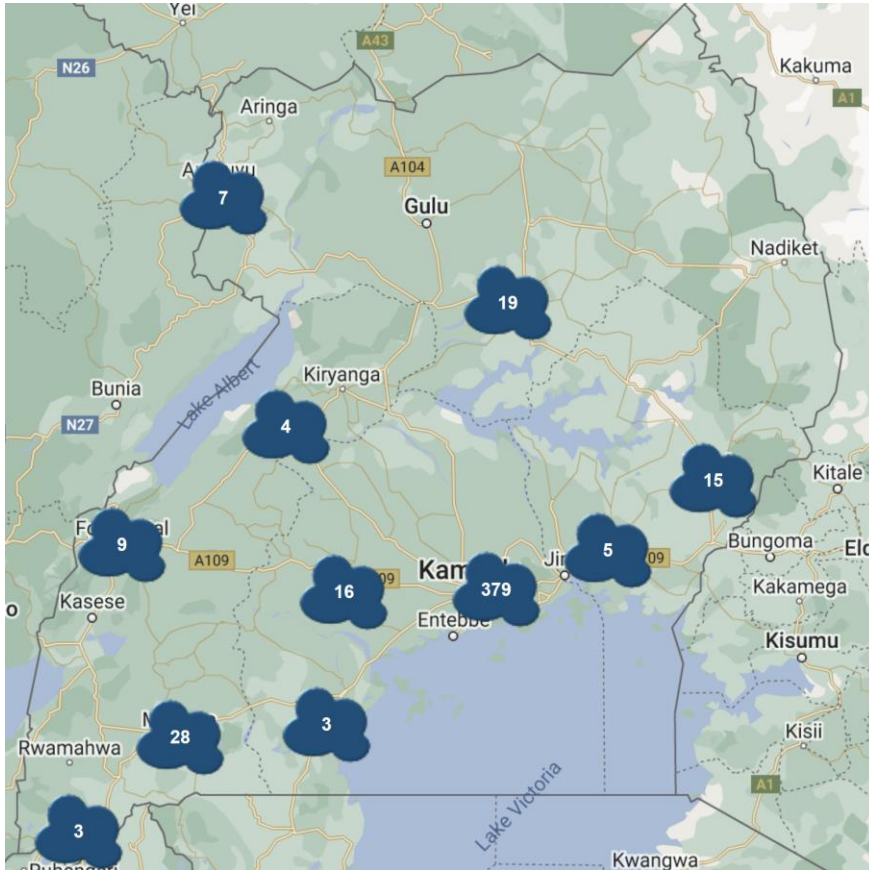

eduroam map – eduroam.renu.ac.ug

The advertisement features a man in a checkered shirt and blue tie pointing towards the camera. He is holding a smartphone that displays the eduroam Spot app interface. The app screen shows the RENU logo, a search bar with the text "eduroam near me", and a "Home" button. Surrounding the phone are icons for a bell, a speech bubble, a Wi-Fi signal, and a WhatsApp icon. The background is a light blue gradient with a grid pattern.

eduroam Spot

Locate the nearest eduroam hotspot in seconds

Get the eduroam Spot App Now!

www.renu.ac.ug

Download From